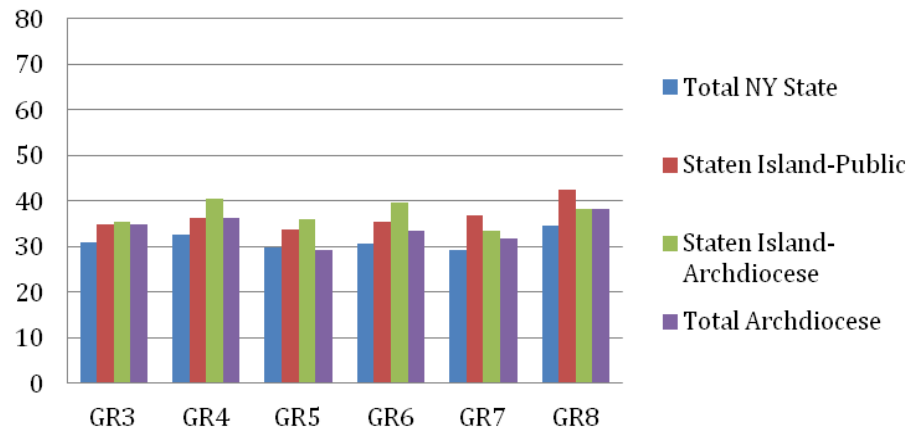

## St. Charles School NYS Test Results

	ELA Levels 3 & 4%	ELA Levels 3 & 4%		ELA Levels 3 & 4%	ELA Levels 3 & 4%		Math Levels 3 & 4%	Math Levels 3 & 4%		Math Levels 3 & 4%	Math Levels 3 & 4%
	2014	2014		2015			2014	2014		2015	2015
	SI Region	St. Charles		SI Region	St. Charles		SI Region	St. Charles		SI Region	St. Charles
Grade 3	28.9	22.2		35.5	26.9		44.2	40.7		46.4	41.2
Grade 4	31.4	44.4		40.6	34.8		44.1	51.9		55.2	65.2
Grade 5	33.5	28.3		36	39.6		42.8	33.9		43.9	43.4
Grade 6	27.7	26.5		39.8	36.7		35.1	44.1		45.7	33.3
Grade 7	36.4	35.2		33.6	38.2		31.3	46.3		36.9	38.2
Grade 8	43.2	53.3		38.4	44.2		25.2	16.4		28.9	35.3

### STATEN ISLAND REGION ELA Percentage at Levels 3 and 4